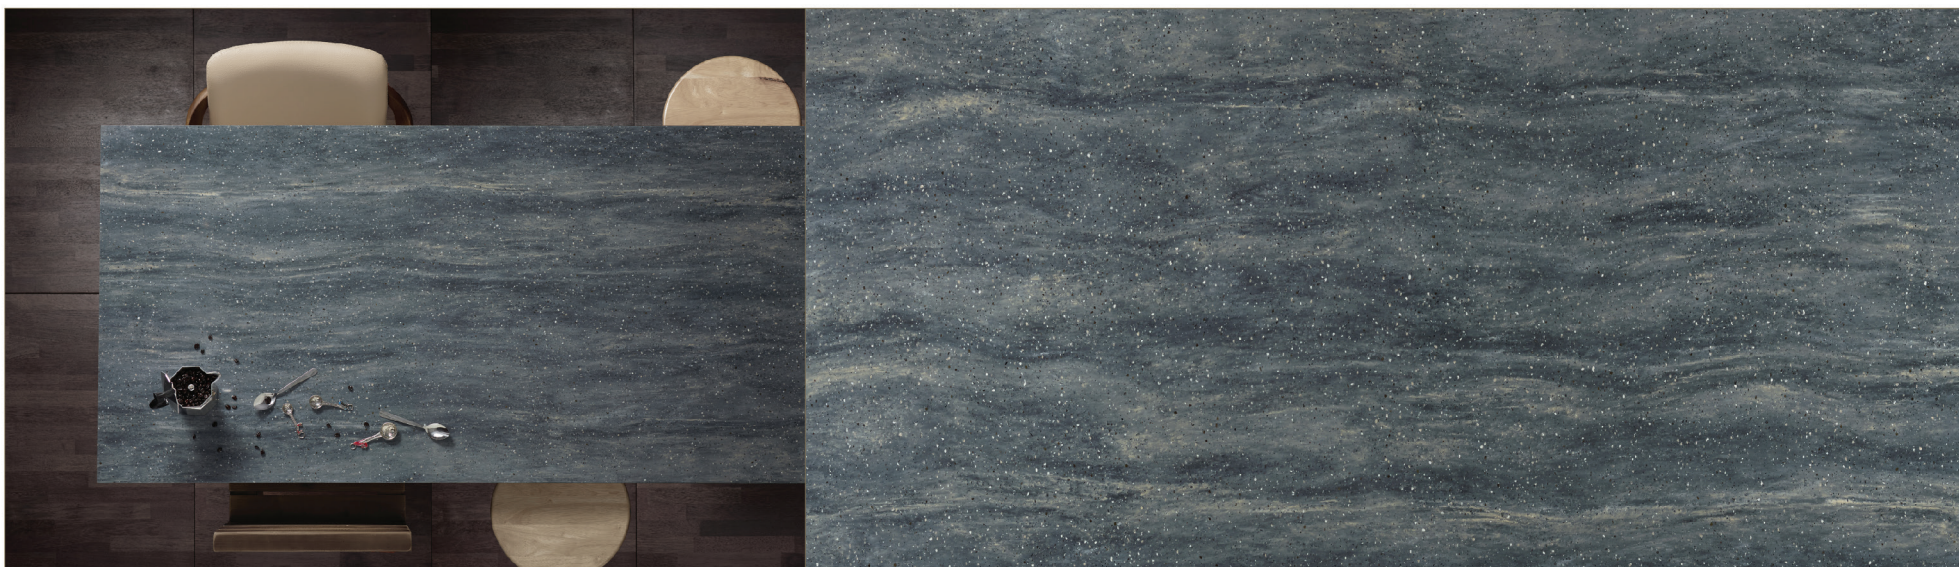

CASCADE WHITE

CC-006 | CASCADE BLACK

Hanex®
Solid
Surfaces
ELEVATE LIFE™

VENATO

Venato is a series of Hanex colors where the stunning beauty of natural calacatta marble has been recreated in solid surface. Venato Hanex allows freedom of design and manufacture whilst maintaining the effect of precious Italian marble.

■ VM-001 VENATO SPARKLE

■ VM-002 VENATO SNOW

VM-001 | VENATO SPARKLE

VM-002 | VENATO SNOW

Hanex®
Solid
Surfaces
ELEVATE LIFE™

STRATUM

This set of premium solid surface colors is inspired by the wispy movement and strata patterns within rocks and stones. The collection's timeless colors and styles offer incredible vibrancy, beauty and versatility. Each colour can be effortlessly shaped into almost any form or structure.

The vein expresses the colourful beauty of the sky, and the chip decorates the starlight of the night sky.

■ BL-201 KASHMERE

■ BL-205 SEDIMENTARY

■ BL-206 SLATE GREY

■ BL-209 MACASSAR

■ BL-217 MARFIM

■ BL-256 MOUNTAIN FROST